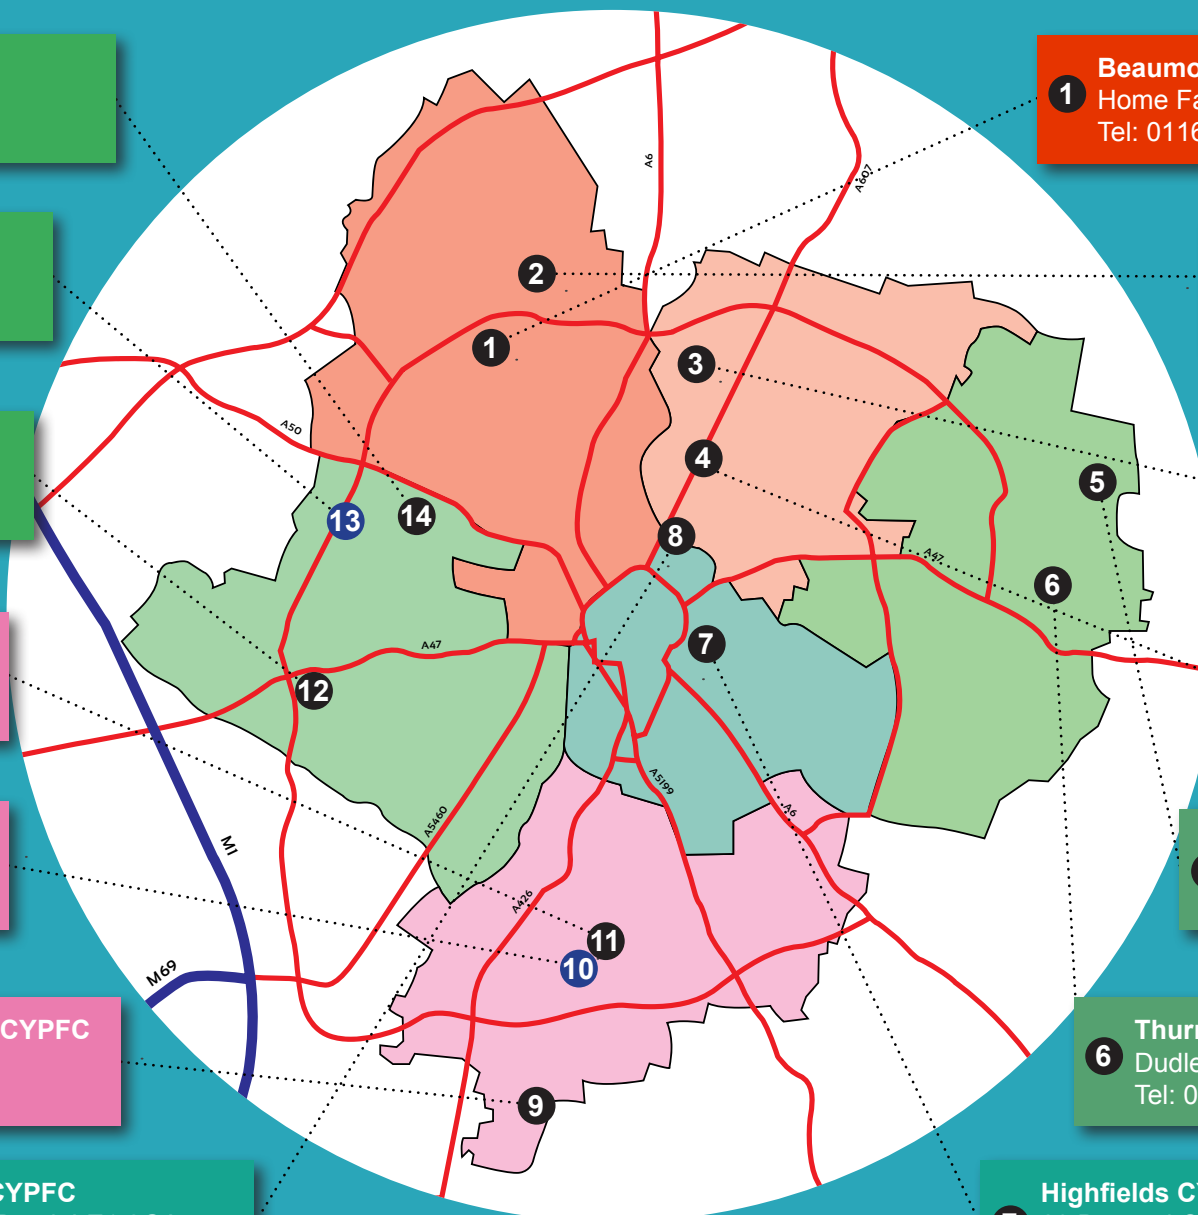

# Leicester Children, Young People and Family Centres (CYPFC) and Youth Centres

**1** **Beaumont Leys & Stocking Farm CYPFC**  
Home Farm Walk, LE4 0RW  
Tel: 0116 454 6660

**2** **Bewcastle CYPFC**  
47 Bewcastle Grove, LE4 2JY  
Tel: 0116 454 6670